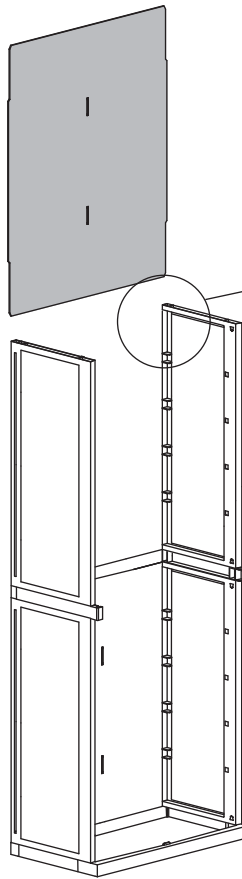

BIOS MIDI

Art. 302 cm 65x37x165h | in 26x15x65h

A

PZ / PCS 2

B

PZ / PCS 4

C

PZ / PCS 4

D

PZ / PCS 3

M

PZ / PCS 1

E

PZ / PCS 2

H

PZ / PCS 2

3

4

5

00

00

6

D

7