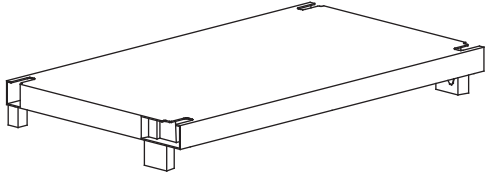

TREND MIDI

Art. 200 cm 65x37x85h | in 26x15x33h

A

PZ / PCS 2

B

PZ / PCS 2

C

PZ / PCS 2