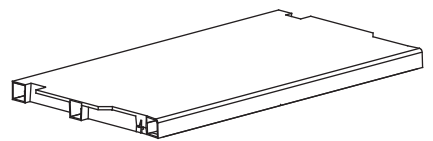

A

PZ / PCS 2

B

PZ / PCS 2

C

PZ / PCS 2

D

PZ / PCS 1