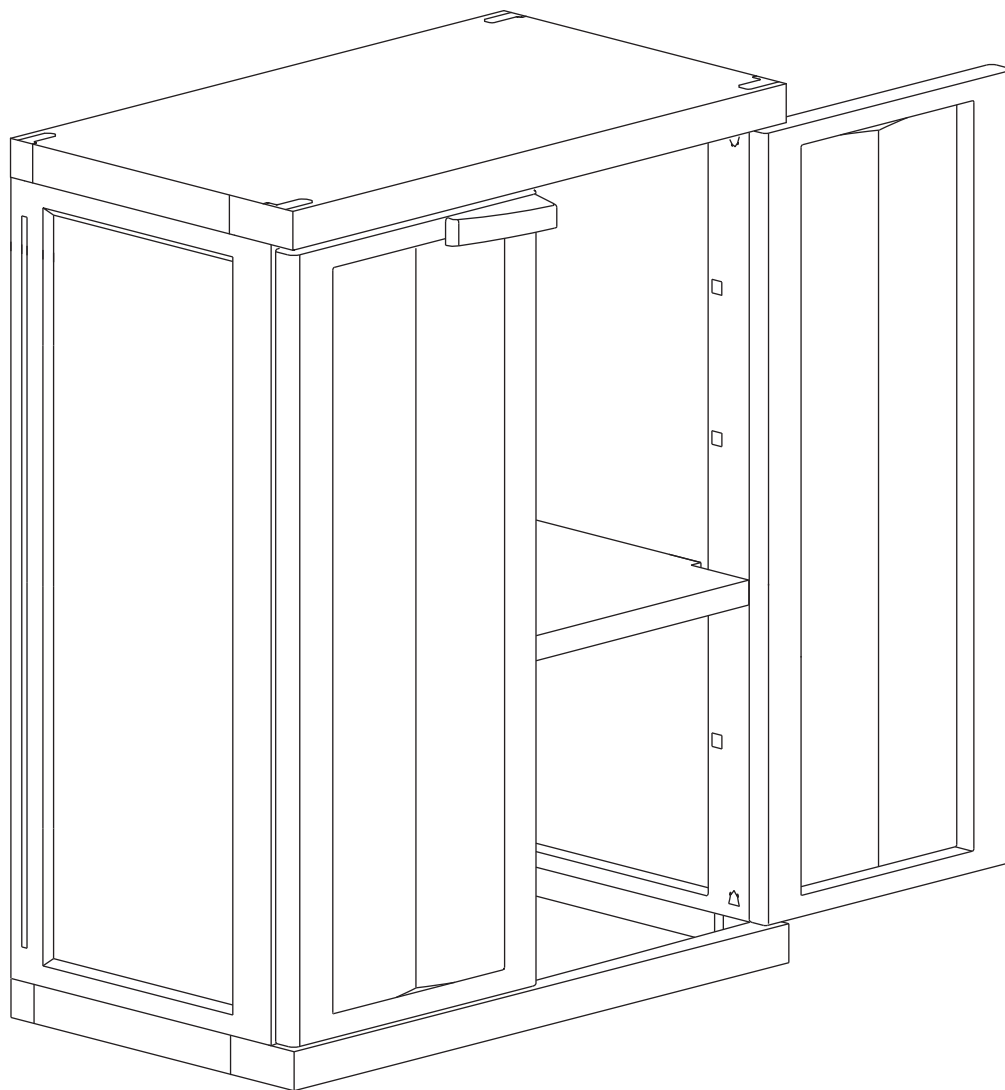

TREND MIDI

Art. 200 cm 65x37x85h | in 26x15x33h

A

PZ / PCS 2

B

PZ / PCS 2

C

PZ / PCS 2