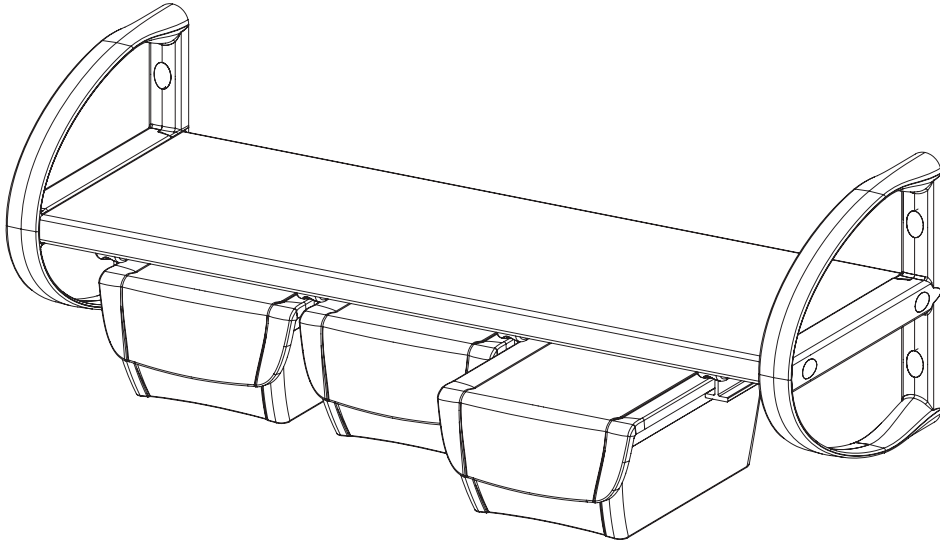

TOOMAX[®]

WallBox DIY 83 One

Art. 745 cm 81x33x31h | in 32x13x12h

A

PZ / PCS 1

B

PZ / PCS 2

D